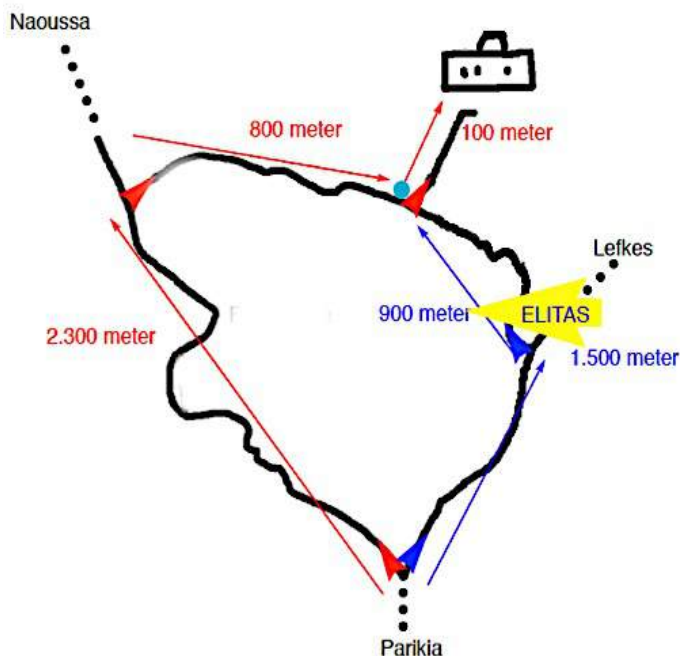

Welcome to your private appointment at the studio of C.P.Seibt

Area of Elitas

Location of the studio at Elitas, watch the road sign with the blue spot

from Noussa on your road to Parikia

- you'll pass a bakery at your right, * a gas station at your left, * a second hand furniture shop at your left, * approaching an alley with beautiful trees on your right, * and soon the chappel (photo) where you can park easily.

There we pick you up, 3 minutes from the studio.

from Parikia on your left, from Lefkes / Marathi on your right:

- you'll see a road sign, indicating in Greek and English „ELITAS“.

There we pick you up, 2 minutes from the studio.